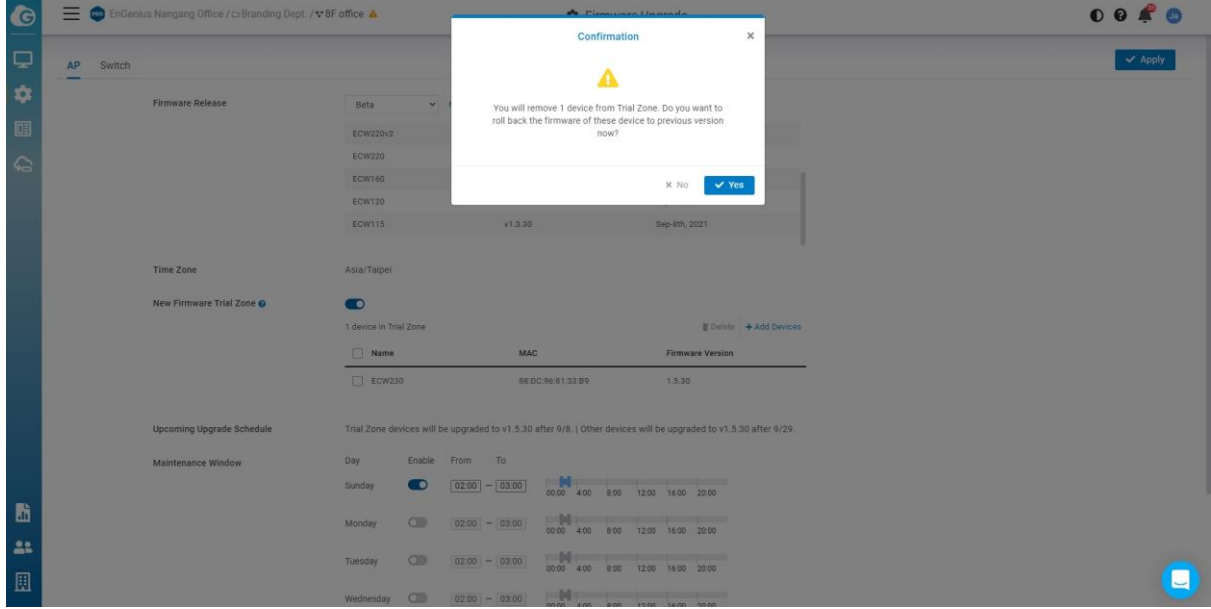

Önceki Sürüm Geri Dön

Ürün yazılımı deneme süresi boyunca herhangi bir sorun yaşarsa, desteği arayabilir veya cihazı Deneme Alanından kaldırarak cihazın önceki ürün yazılımı sürümüne geri dönebilirsiniz.